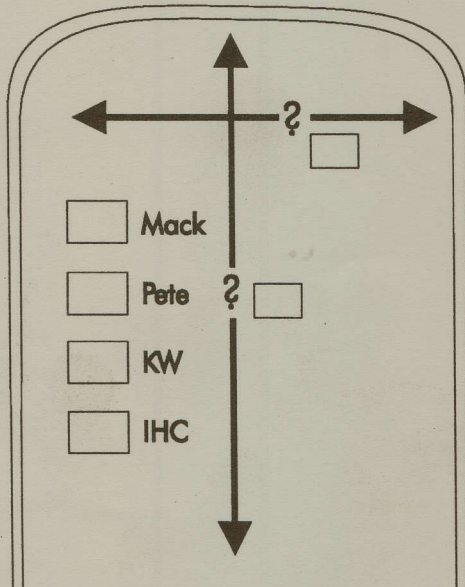

# U-BOLT CHART

Round

Square

Semi-Round

**ROD SIZE**

- 3/8"
- 7/16"
- 1/2"
- 9/16"
- 5/8"
- 3/4"
- 7/8"
- 1"
- 1 1/8"
- 1 1/4"

- Mack
- Pete
- KW
- IHC

Must have:

Rod Size

Shape

Length

Width