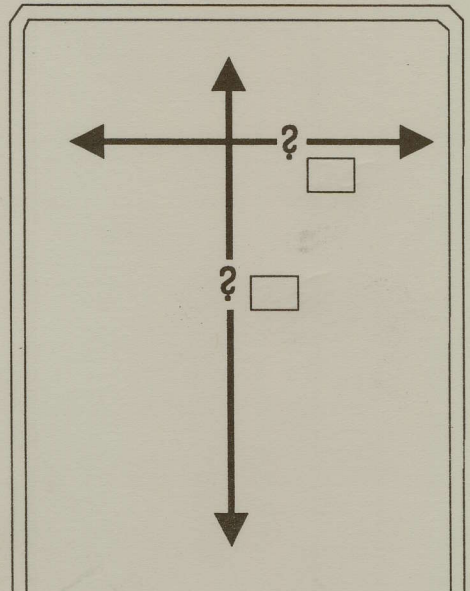

# U-BOLT CHART

Round

Square

Semi-Round

**ROD SIZE**

- 3/8"
- 7/16"
- 1/2"
- 9/16"
- 5/8"
- 3/4"
- 7/8"
- 1"
- 1 1/8"
- 1 1/4"

- Mack
- Pete
- KW
- IHC

Must have:

Rod Size

Shape

Length

Width