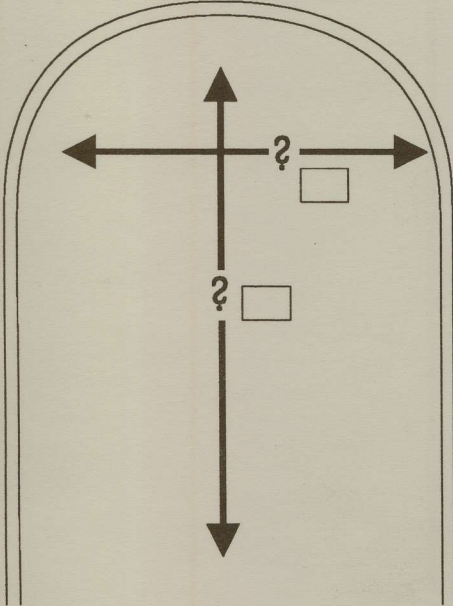

# U-BOLT CHART

Round

Square

Semi-Round

**ROD SIZE**

- 3/8"
- 7/16"
- 1/2"
- 9/16"
- 5/8"
- 3/4"
- 7/8"
- 1"
- 1 1/8"
- 1 1/4"

- Mack
- Pete
- KW
- IHC

Must have:

Rod Size

Shape

Length

Width